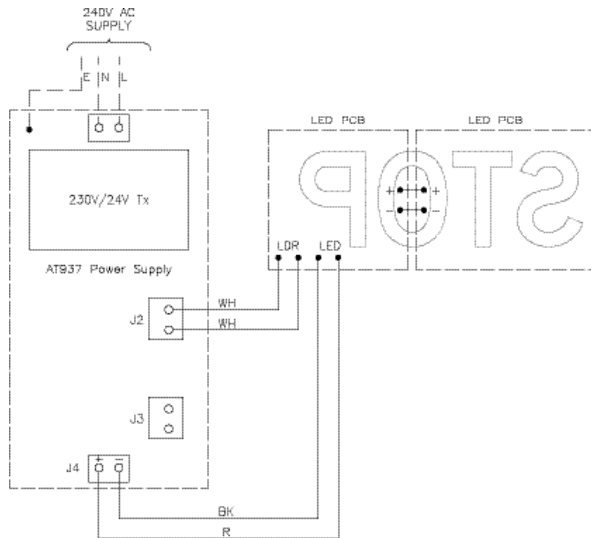

Electrical supply

Suitable for use with either a 2.4 Amps or 240v AC electrical supply

Dimensions

Height	486 mm
Width	688 mm
Depth	105 mm
Weight	31 kg

Compliance with standards

- ICAO Annex 14

Aircraft parking stop sign

UK: +44 (0) 1942 68 5555 | USA: 001 (239) 985-9406

www.atgairports.com | products@atgairports.com | sales-usa@atgairports.com

Wiring diagrams

Since the initial development of atg's Aircraft Parking 'Stop' Sign, atg's in-house development team has taken it upon themselves the task of the production of the control boards, leading to different versions of the control board being utilised. Below you

will find drawings for both versions of the control board, the noticeable differentiator between the boards being the inclusion of "AT937 Power Supply" and the atg logo.

Original Control Board

atg AT937