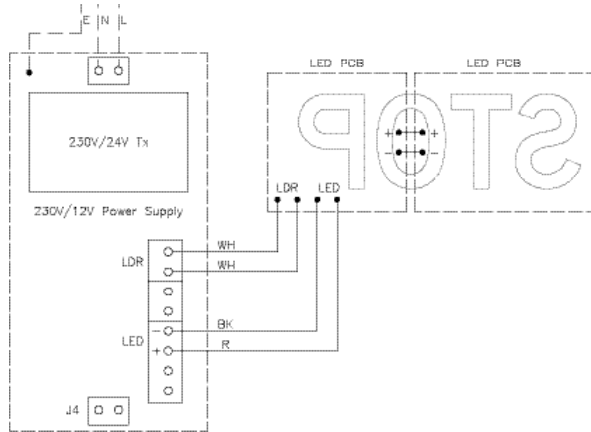

Electrical supply

Suitable for use with either a 2.4 Amps or 240v AC electrical supply

Dimensions

Height	486 mm
Width	688 mm
Depth	105 mm
Weight	31 kg

Compliance with standards

- ICAO Annex 14

Aircraft parking stop sign

UK: +44 (0) 1942 68 5555 | USA: 001 (239) 985-9406

www.atgairports.com | products@atgairports.com | sales-usa@atgairports.com

Wiring diagrams

Since the initial development of atg's Aircraft Parking 'Stop' Sign, atg's in-house development team has taken it upon themselves the task of the production of the control boards, leading to different versions of the control board being utilised. Below you

will find drawings for both versions of the control board, the noticeable differentiator between the boards being the inclusion of "AT937 Power Supply" and the atg logo.

Original Control Board

atg AT937